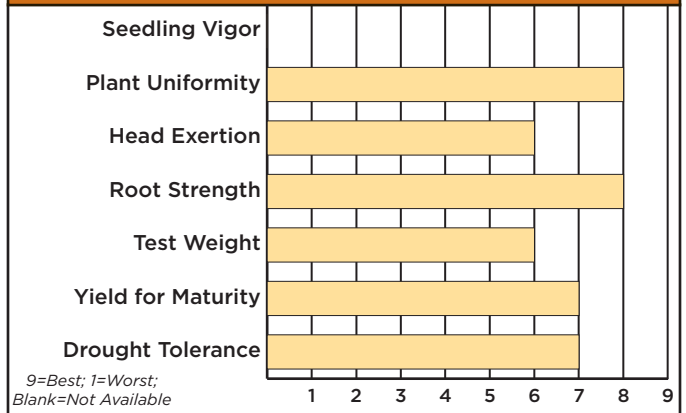

AGRONOMIC CHARACTERISTICS