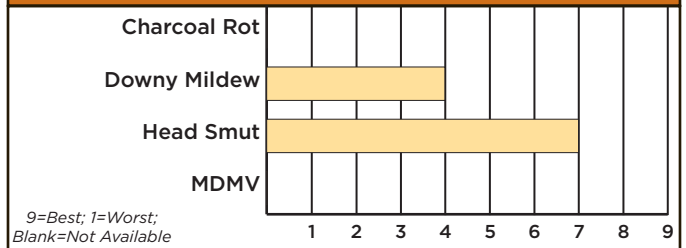

DISEASE TOLERANCE

INSECT RESISTANCE

Greenbug Resistance Biotype	-
Sugarcane Aphid Tolerance	Highly Tolerant

NOTES

ALWAYS READ AND FOLLOW LABEL DIRECTIONS.

The only permissible use of the Seed and the parental lines used in producing the Seed is for the production of a single commercial crop of forage or grain for feeding or processing; such permissible production excludes the production of seed for planting. The Seed and the parental lines used in producing the Seed shall not be used for research (including but not limited to agronomic comparisons and yield testing), breeding, or molecular or genetic characterization. Export, resale, or transfer of the Seed or the parental lines used in producing the Seed or the progeny of the Seed is strictly prohibited, except that forage or grain may be exported solely for use in feeding or processing subject to applicable channeling requirements.

Rob-See-Co is a trademark of Rob-See-Co, LLC.